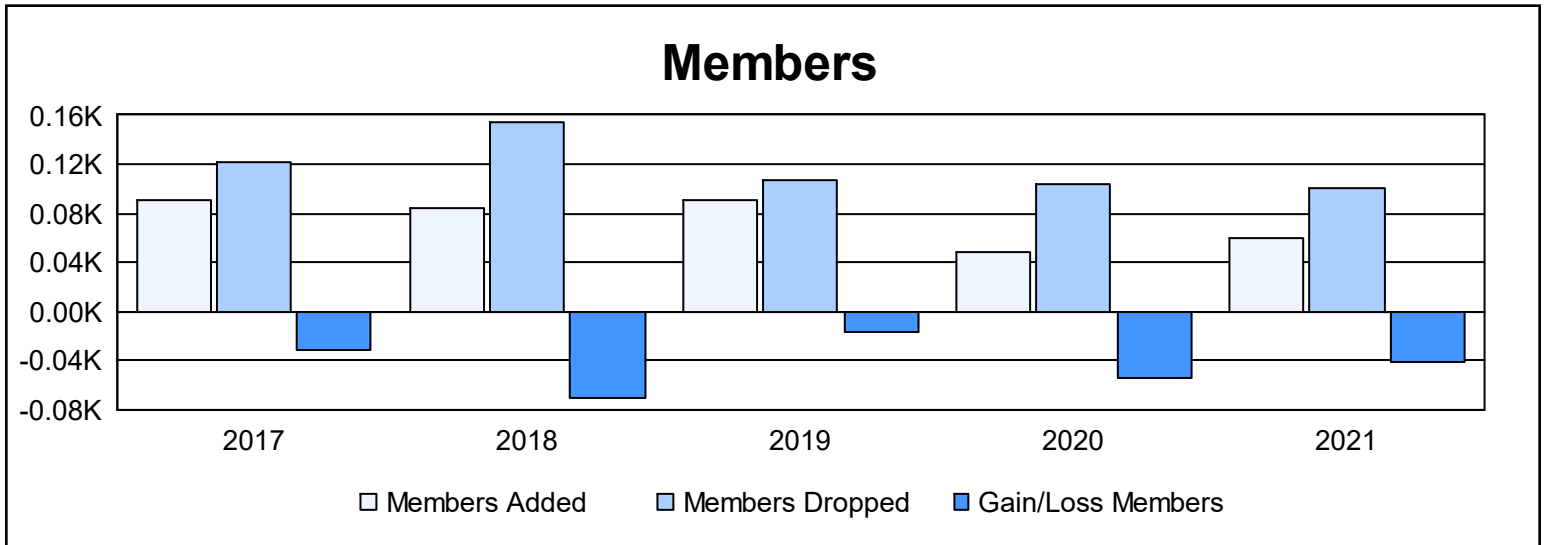

Year	New Clubs	Dropped Clubs	Gain/ Loss Clubs	New Members	Charter Members	Reinstate Members	Transfer Members	Total Member Added	Total Members Dropped	Gain/ Loss Members
2016-2017	0	0	0	79	0	5	6	90	122	-32
2017-2018	0	1	-1	74	1	6	3	84	154	-70
2018-2019	0	0	0	74	1	11	5	91	107	-16
2019-2020	0	2	-2	42	0	3	3	48	103	-55
2020-2021	0	1	-1	54	0	6	0	60	101	-41
<b>Average</b>	<b>0</b>	<b>1</b>	<b>-1</b>	<b>65</b>	<b>0</b>	<b>6</b>	<b>3</b>	<b>75</b>	<b>117</b>	<b>-43</b>

### Membership Composition June 2021 Cumulative