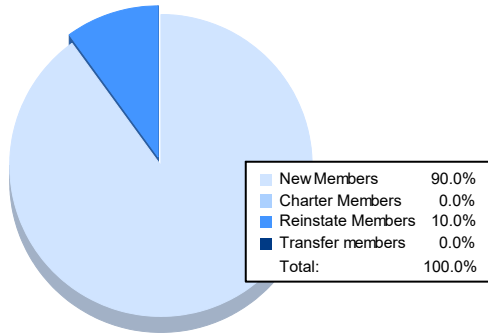

Year	New Clubs	Dropped Clubs	Gain/ Loss Clubs	New Members	Charter Members	Reinstate Members	Transfer Members	Total Member Added	Total Members Dropped	Gain/ Loss Members
2016-2017	0	0	0	79	0	5	6	90	122	-32
2017-2018	0	1	-1	74	1	6	3	84	154	-70
2018-2019	0	0	0	74	1	11	5	91	107	-16
2019-2020	0	2	-2	42	0	3	3	48	103	-55
2020-2021	0	1	-1	54	0	6	0	60	101	-41
<b>Average</b>	<b>0</b>	<b>1</b>	<b>-1</b>	<b>65</b>	<b>0</b>	<b>6</b>	<b>3</b>	<b>75</b>	<b>117</b>	<b>-43</b>

### Membership Composition June 2021 Cumulative