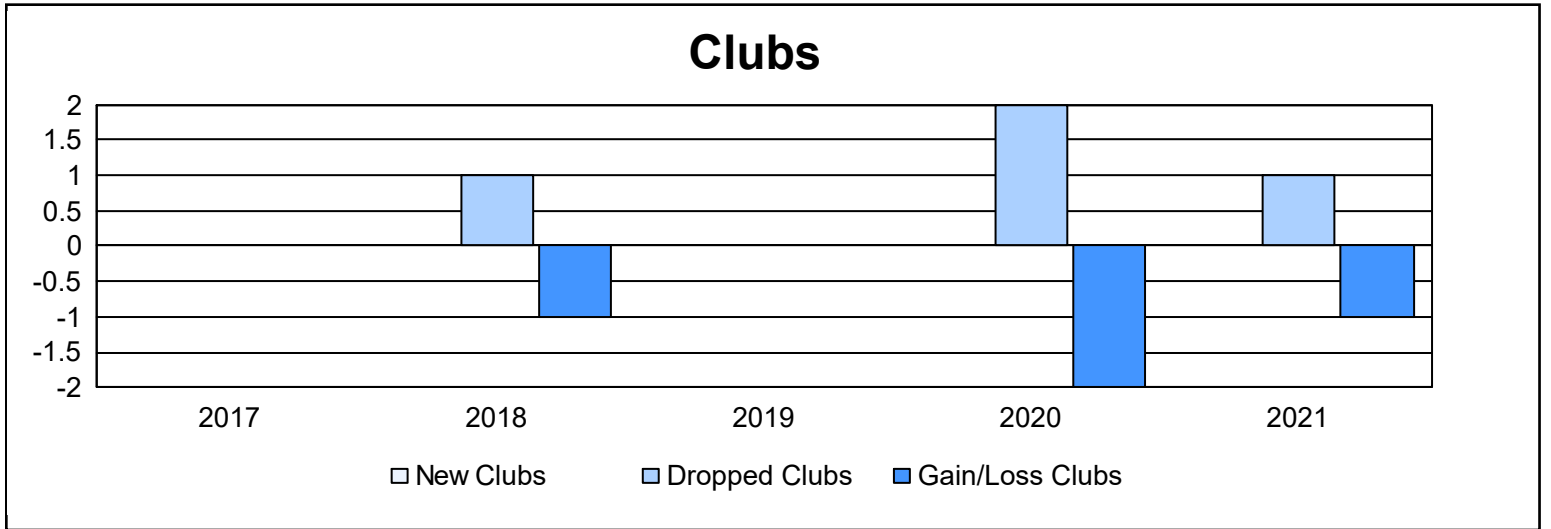

Year	New Clubs	Dropped Clubs	Gain/ Loss Clubs	New Members	Charter Members	Reinstate Members	Transfer Members	Total Member Added	Total Members Dropped	Gain/ Loss Members
2016-2017	0	0	0	79	0	5	6	90	122	-32
2017-2018	0	1	-1	74	1	6	3	84	154	-70
2018-2019	0	0	0	74	1	11	5	91	107	-16
2019-2020	0	2	-2	42	0	3	3	48	103	-55
2020-2021	0	1	-1	54	0	6	0	60	101	-41
<b>Average</b>	<b>0</b>	<b>1</b>	<b>-1</b>	<b>65</b>	<b>0</b>	<b>6</b>	<b>3</b>	<b>75</b>	<b>117</b>	<b>-43</b>

### Membership Composition June 2021 Cumulative